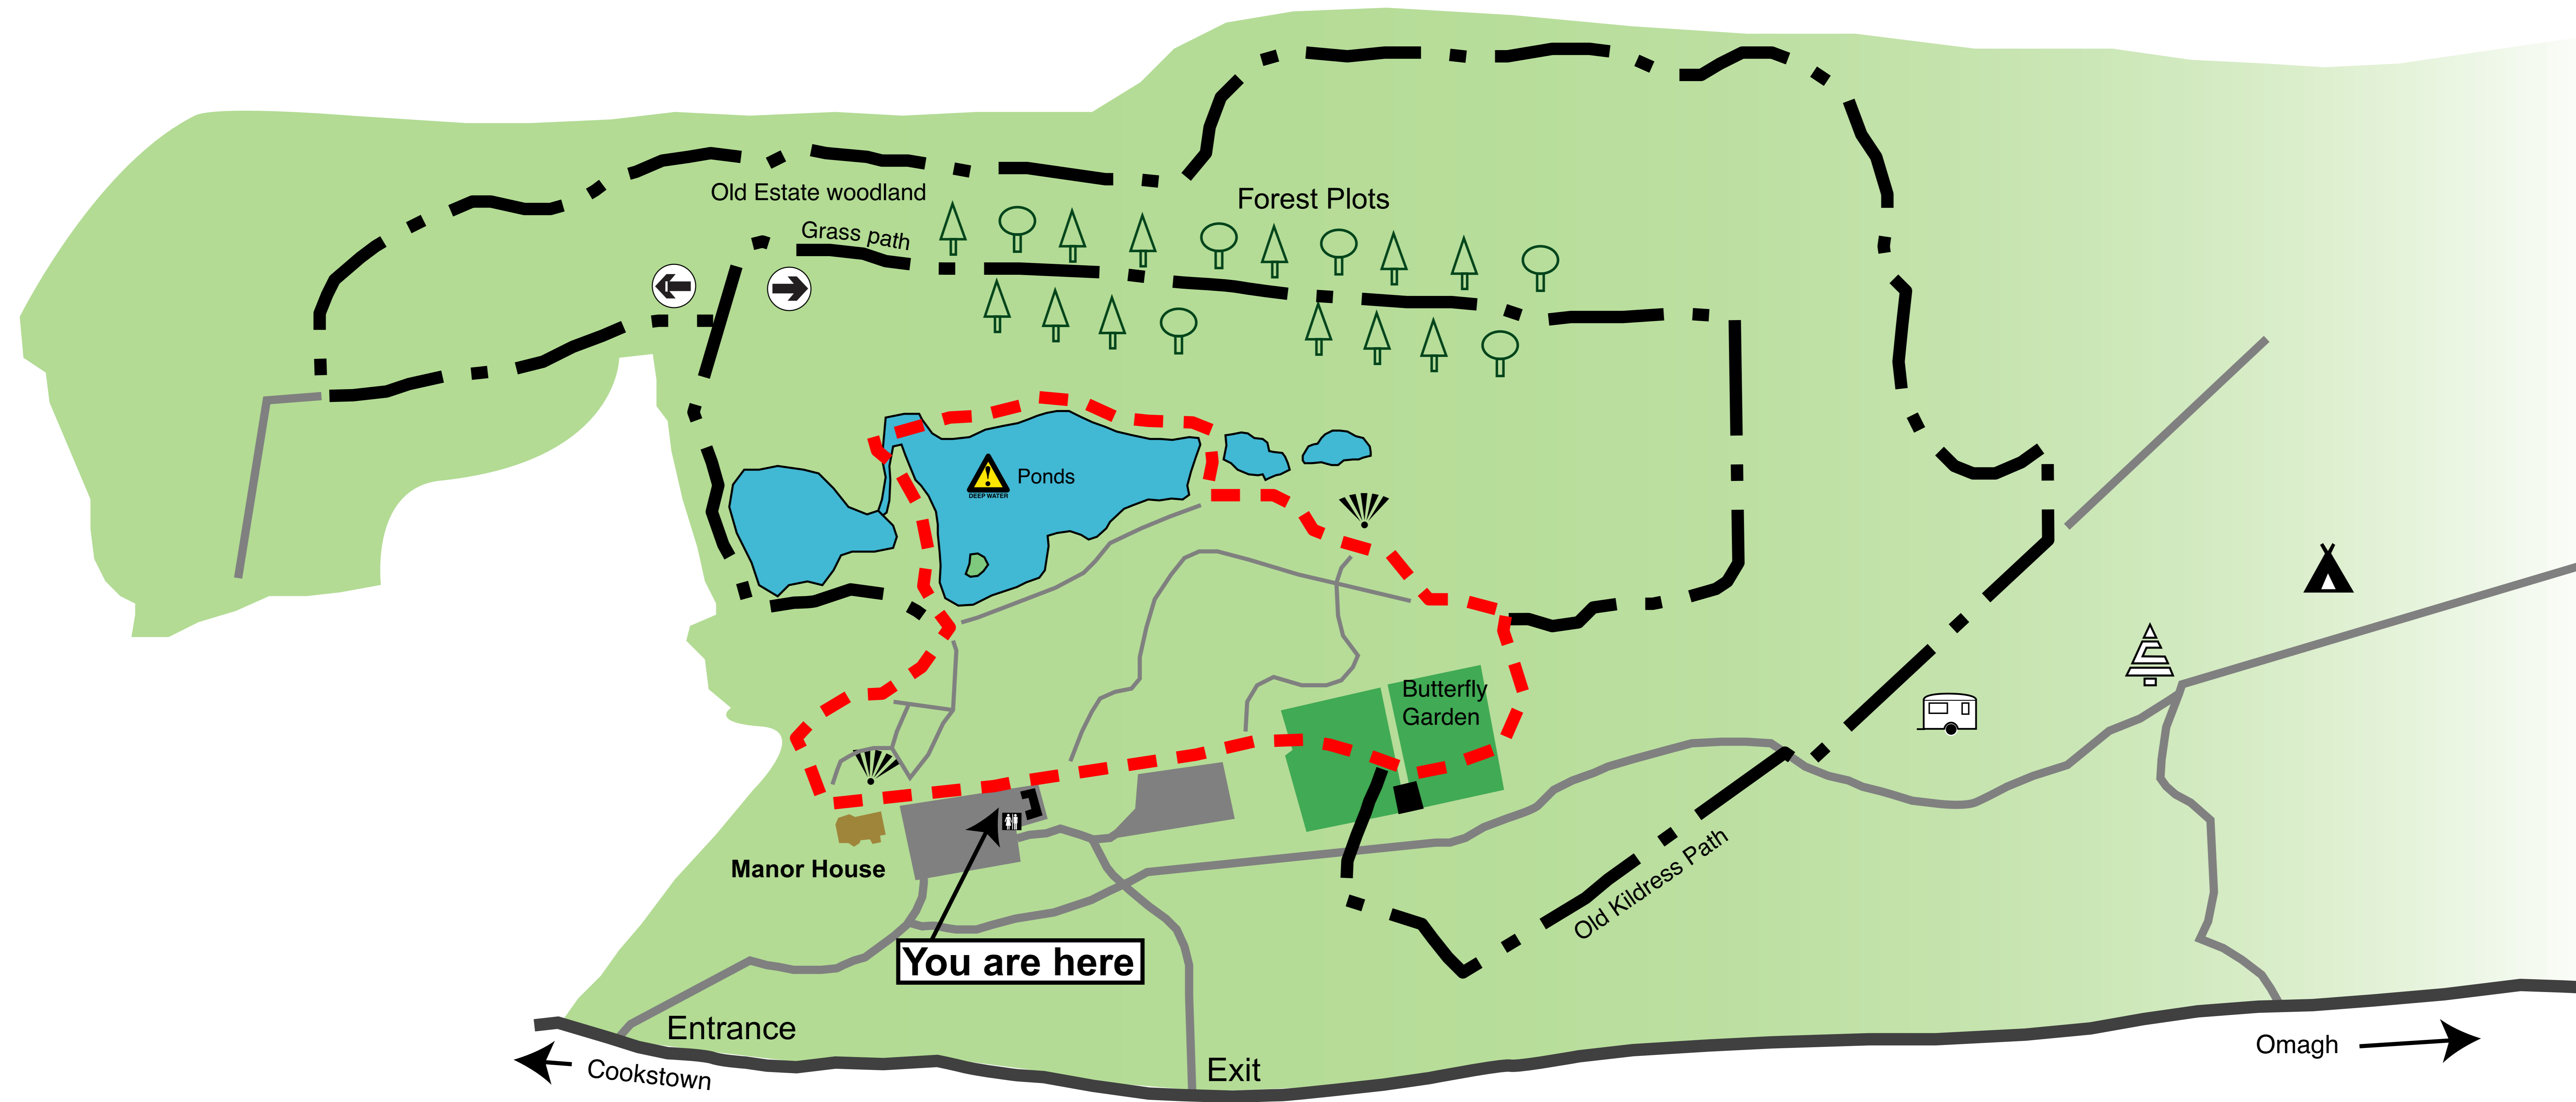

Drum Manor Forest Park

Caravan Site	
Camping Site	
Touring in Trees Site	
View Point	
Forest Road	
Car Park	

Red Trail

- Steps, gullies, tree roots
- Moderate gradient (1:4)
- Generally undefined edges
- Overhanging branches
- Broken surface material
- Some Rest Areas at irregular intervals
- Way-finding Markers at trail junctions

Black Trails

- Steps, gullies, fences, streams, boulders
- Severe gradients
- Generally undefined edges
- Overhanging branches
- All types of terrain
- Way-finding Markers at trail junctions
- Grass paths

	Terrace and Pleasuregrounds Trail (1.4 km)	
	Forest Plots Trail (2.1 km)	
	Old Woodlands Trail (3.4 km)	
	Other Forest Roads	