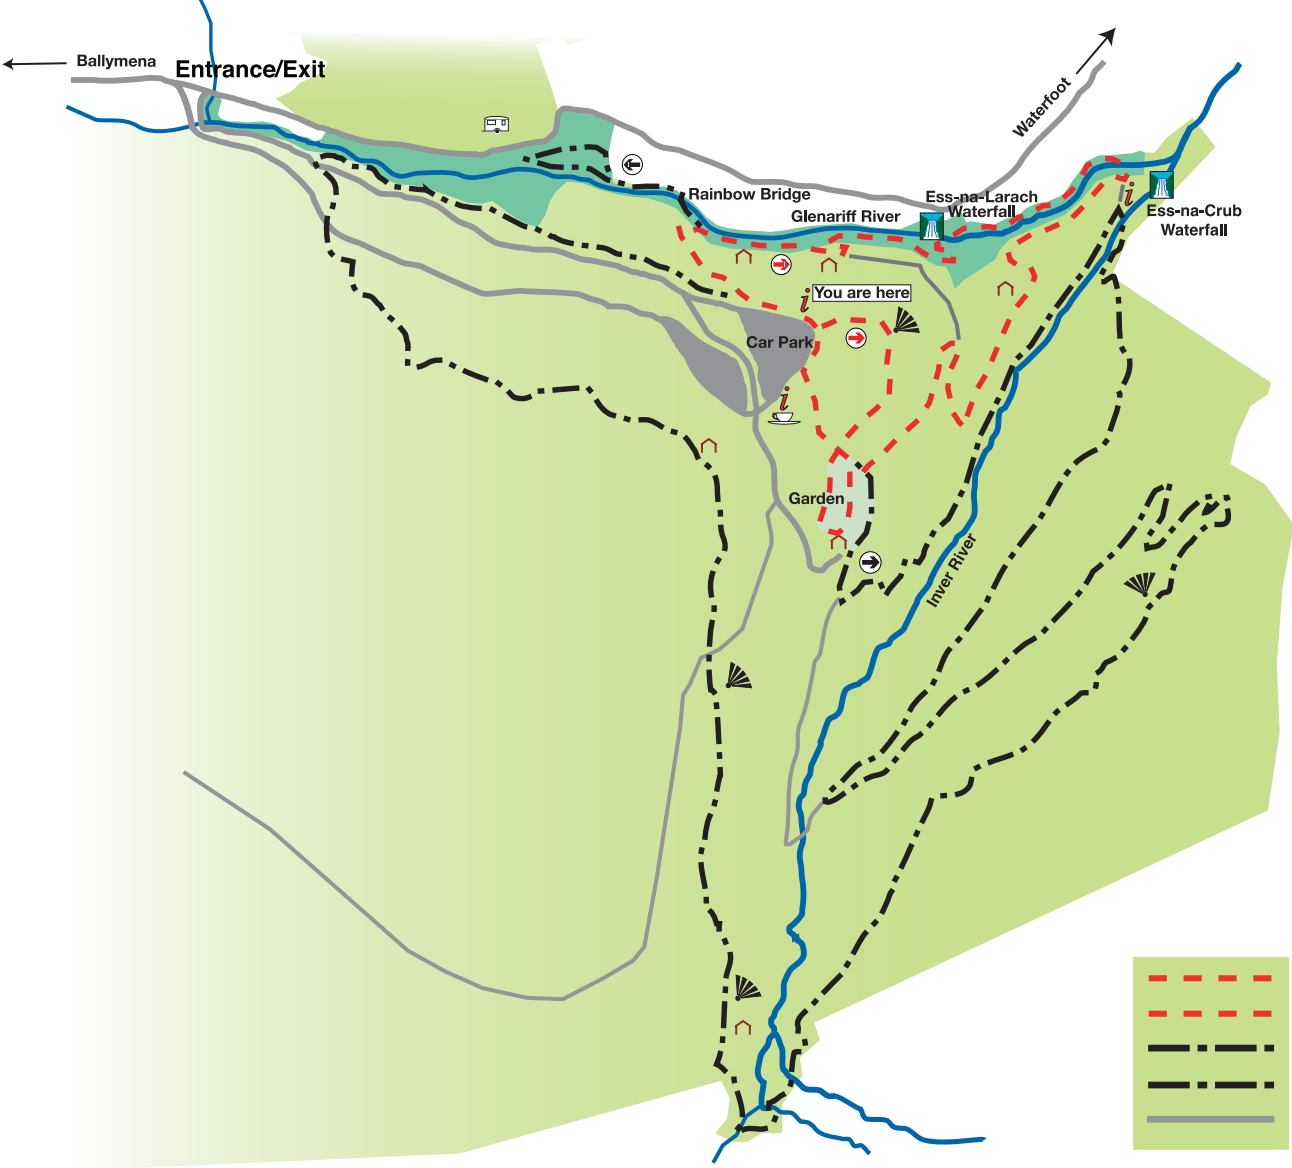

Glenariff Forest Park

Red Trails

- Steps, gullies, tree roots
- Moderate gradient (1:4)
- Generally undefined edges
- Overhanging branches
- Broken surface material
- Some Rest Areas at irregular intervals
- Way-finding Markers at trail junctions
- Distance to go Markers at trail junctions

Black Trails

- Steps, gullies, fences, streams, boulders
- Severe gradients
- Generally undefined edges
- Overhanging branches
- All types of terrain
- Some Rest Areas at irregular intervals
- Way-finding Markers at trail junctions
- Distance to go Markers at trail junctions.

Information	
Cafe	
View Point	
Caravan Sites	
Car Parks	
Nature Reserve	

	Viewpoint Trail	
	Waterfall Trail	
	Scenic Trail	
	Rainbow Trail	
	Other Forest Roads	